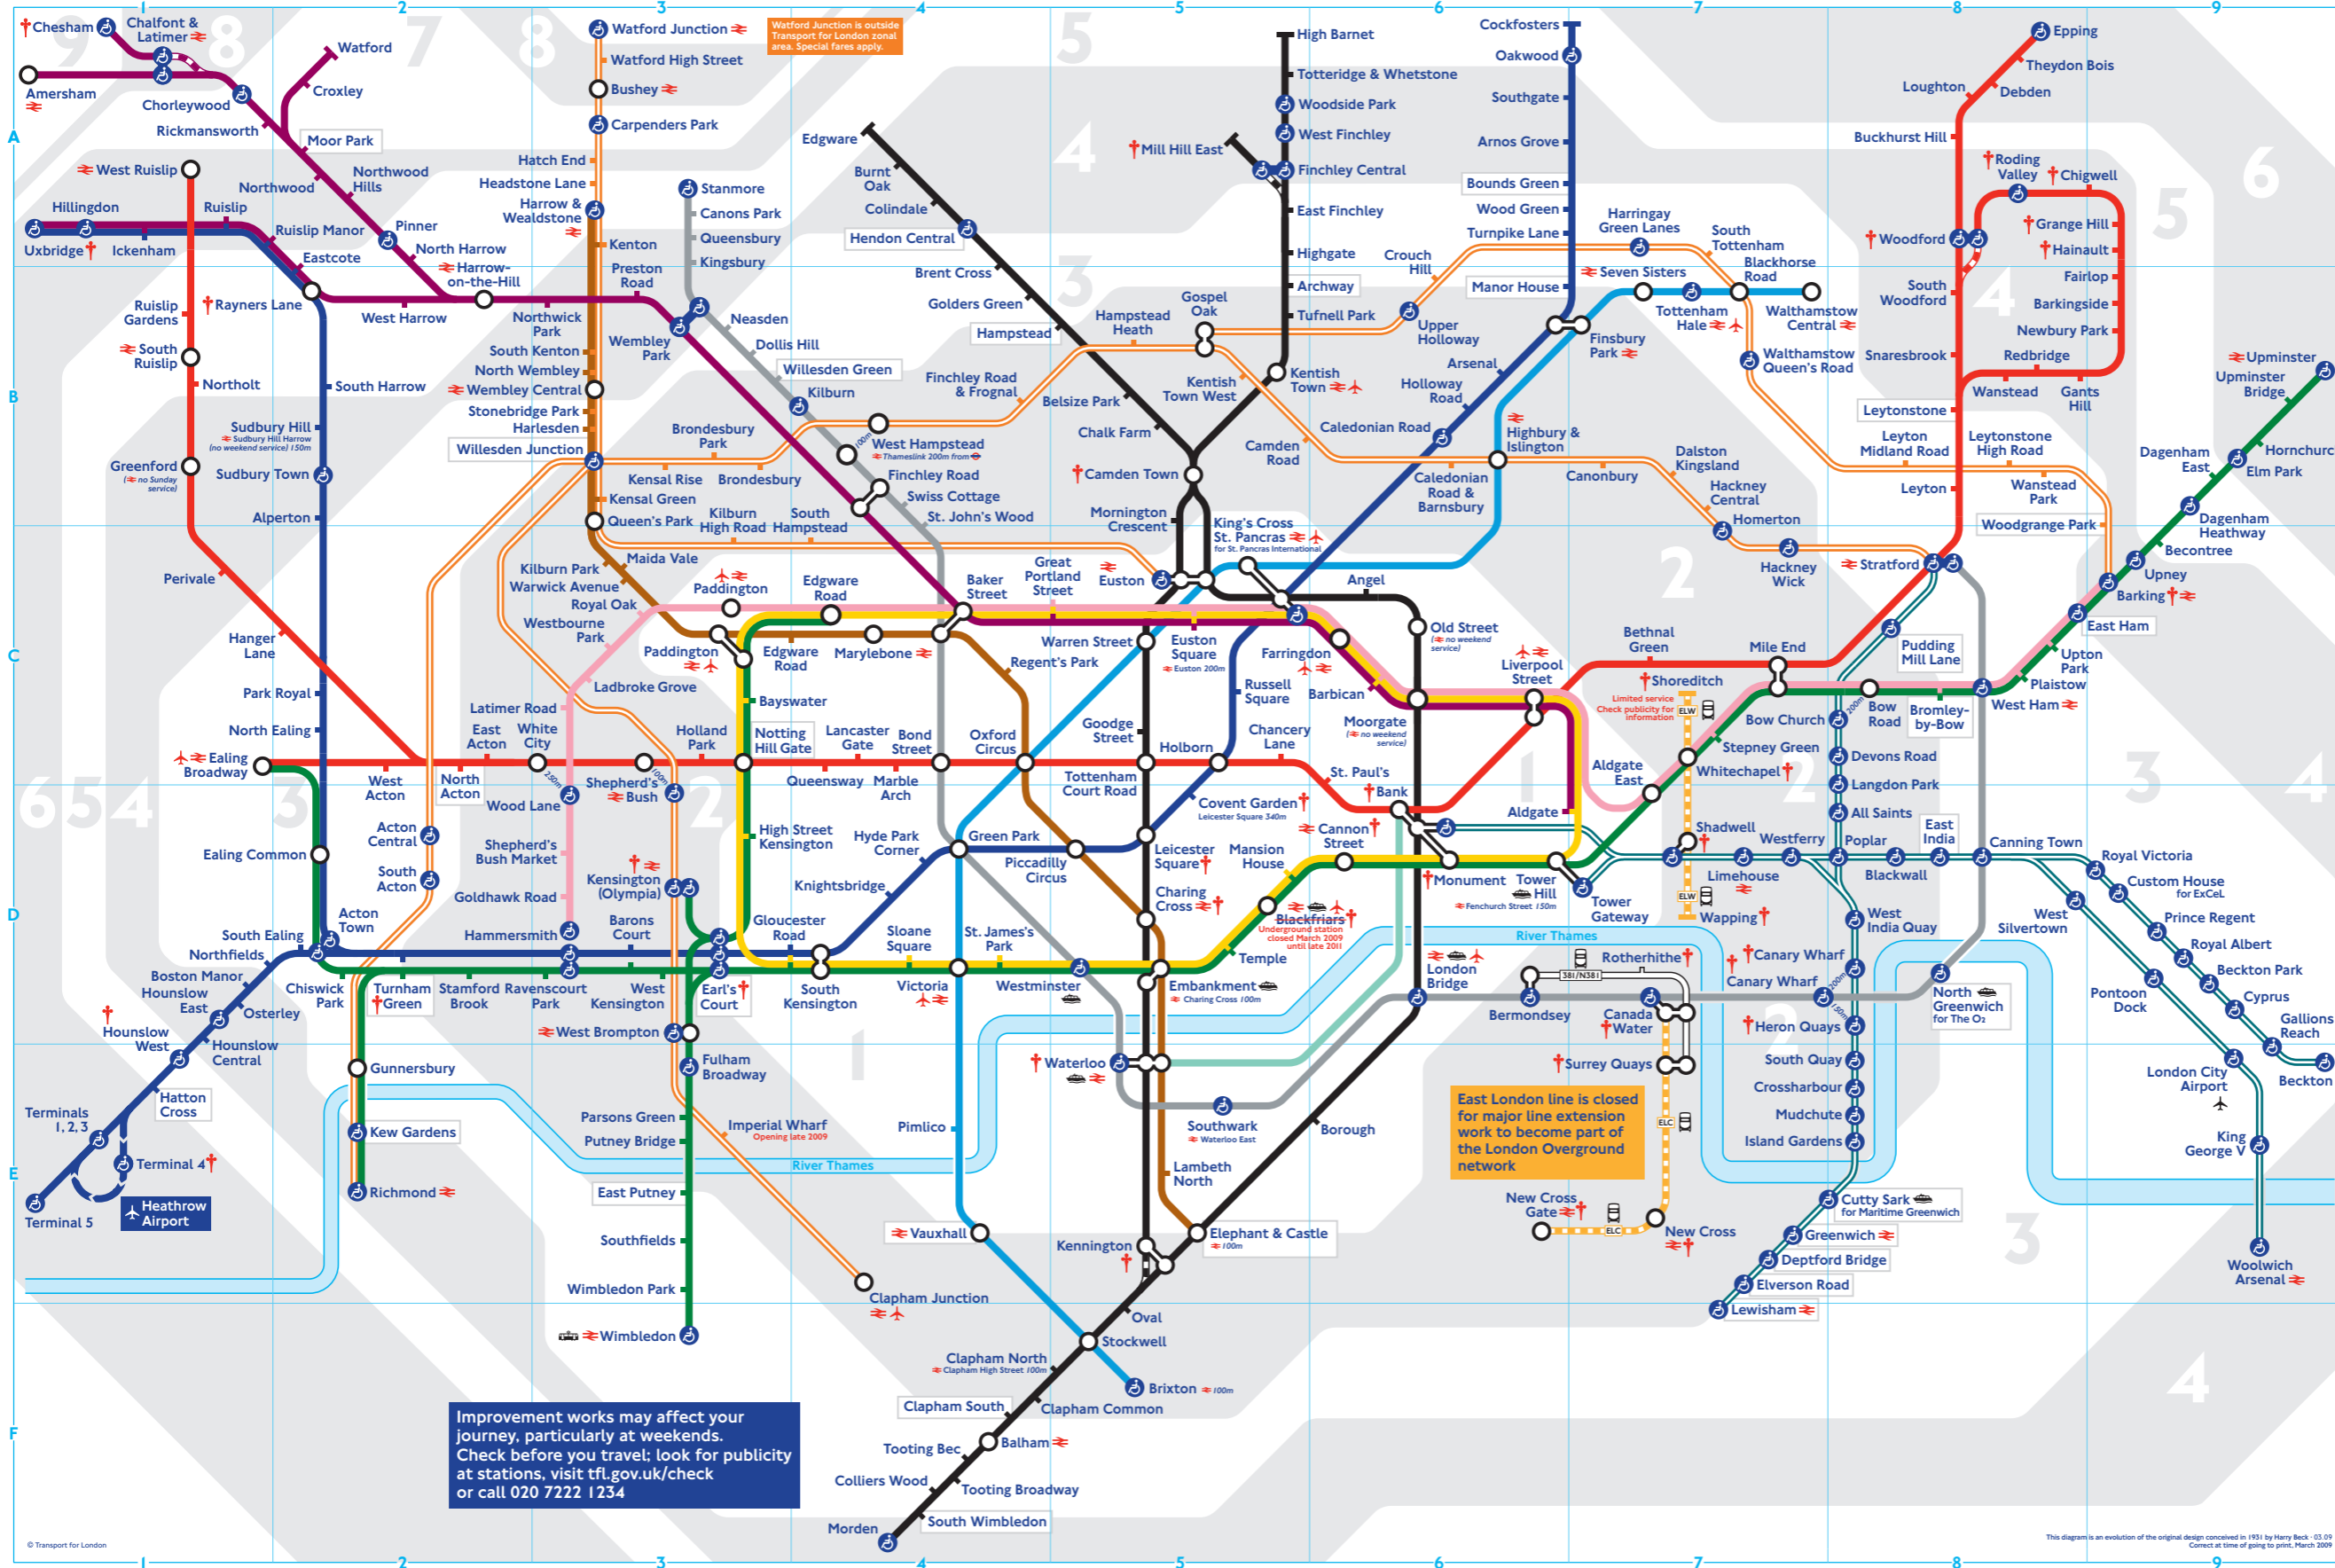

Tube Map

Key to lines † Check before you travel

- Bakerloo** No special arrangements.
- Central** The service between Woodford - Hainault operates until approximately 2400. There is major escalator work at Bank and Monument stations. Please see information below.
- Circle** Cannon Street open until 2100 Mondays to Fridays. Open Saturdays 0730 to 1930. Closed Sundays. Blackfriars Underground station is closed until late 2011.
- District** Cannon Street open until 2100 Mondays to Fridays. Open Saturdays 0730 to 1930. Closed Sundays. Earl's Court - Kensington (Olympia) 0700 to 2345 Mondays to Saturdays, 0800 to 2345 Sundays. Turnham Green is also served by Piccadilly line trains early mornings and late evenings. Blackfriars Underground station is closed until late 2011.
- East London** The East London line is closed. Use replacement buses or alternative Tube, bus and DLR routes via zone 2.
- Hammersmith & City** No service Whitechapel - Barking early morning or late evening Mondays to Saturdays or all day Sundays.
- Jubilee** There is step free interchange between Canary Wharf Underground and DLR stations and Heron Quays DLR station at street level.
- Metropolitan** For Chesham, change at Chalfont & Latimer on most trains.
- Northern** Except during weekday peak hours, all trains to/from Morden run via Bank - for the Charing Cross branch, change at Kennington. For journeys to and from Mill Hill East at off-peak times, change at Finchley Central. On Sundays between 1300 and 1700, Camden Town is open for interchange and exit only. There is major escalator work at Bank and Monument stations. Please see information below.
- Piccadilly** No service Uxbridge - Rayners Lane in the early mornings. Heathrow Terminal 4 station open Mondays to Saturdays until 2345 only. Sundays until 2315. Trains via Terminal 4 may stop there for up to 8 minutes before continuing to Terminals 1, 2, 3. Turnham Green is served by Piccadilly line trains early mornings and late evenings. Avoid the crowds at Covent Garden station by taking a short walk there from nearby Holborn (9 minutes), Leicester Square (6 minutes) or Charing Cross (11 minutes walk). Hounslow West is step-free for wheelchair users only.
- Victoria** No special arrangements.
- Waterloo & City** Mondays - Fridays 0615-2148. Saturdays 0800-1830. Closed Sundays and public holidays.
- Overground** No special arrangements.
- DLR** No special arrangements.